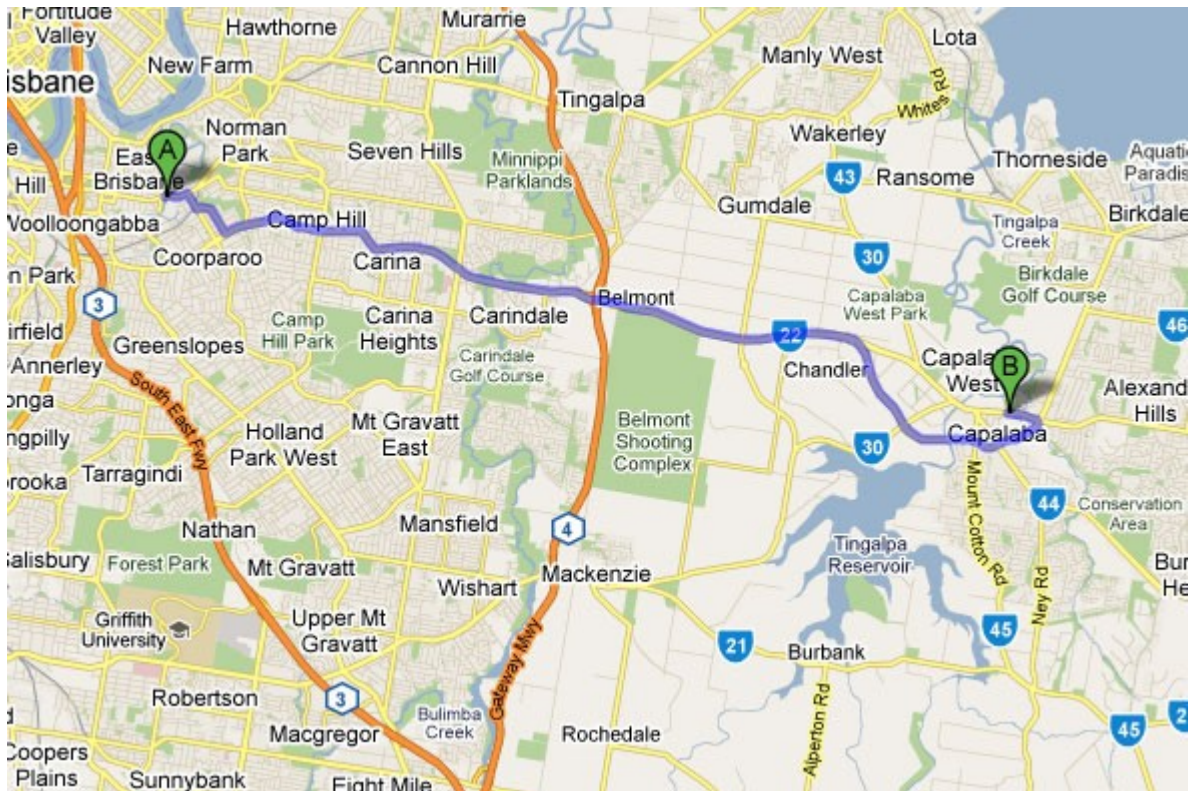

# Directions to New BD4U Showroom at: 147 Old Cleveland Rd CAPALABA QLD 4157

NOTE: The below directions are from our previous Caswell St,  
EAST BRISBANE address, total distance under 18km.

**Travel time between: 16min. ~ 22min.**

 1038 Stanley St E, East Brisbane QLD 4169

Map data ©2010 MapData Sciences Pty Ltd, PSMA

1. Head **east** on **Stanley St East** towards **Cavendish Rd**  
About 1 min go 400 m  
total 400 m
-  2. Take the 1st **right** on to **Cavendish Rd**  
About 1 min go 300 m  
total 700 m
-  3. Take the 3rd **left** on to **Jellicoe St**  
go 240 m  
total 1.0 km
-  4. Take the 2nd **right** on to **French St**  
About 2 mins go 500 m  
total 1.5 km
-  5. Turn **left** at **Old Cleveland Rd**  
About 19 mins go 10.9 km  
total 12.3 km
-  6. Slight **right** at **Moreton Bay Rd**  
About 8 mins go 4.5 km  
total 16.9 km

7. Slight **left** to stay on **Moreton Bay Rd**

go 53 m  
total 16.9 km

8. Slight **left** at **Old Cleveland Rd**  
Destination will be on the left  
About 1 min

go 500 m  
total 17.4 km

**B** 147 Old Cleveland Rd, Capalaba QLD 4157

These directions are for planning purposes only. You may find that construction projects, traffic, weather, or other events may cause conditions to differ from the map results, and you should plan your route accordingly. You must obey all signs or notices regarding your route.