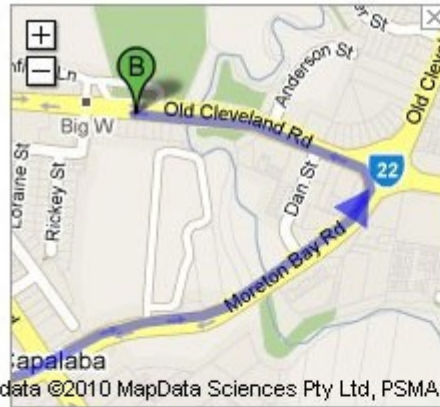

# Directions to New BD4U Showroom at: 147 Old Cleveland Rd CAPALABA QLD 4157

NOTE: The below directions are from our previous Caswell St,  
EAST BRISBANE address, total distance under 18km.

**Travel time between: 16min. ~ 22min.**

 1038 Stanley St E, East Brisbane QLD 4169

Map data ©2010 MapData Sciences Pty Ltd, PSMA

1. Head **east** on **Stanley St East** towards **Cavendish Rd**  
About 1 min go 400 m  
total 400 m
-  2. Take the 1st **right** on to **Cavendish Rd**  
About 1 min go 300 m  
total 700 m
-  3. Take the 3rd **left** on to **Jellicoe St**  
go 240 m  
total 1.0 km
-  4. Take the 2nd **right** on to **French St**  
About 2 mins go 500 m  
total 1.5 km
-  5. Turn **left** at **Old Cleveland Rd**  
About 19 mins go 10.9 km  
total 12.3 km
-  6. Slight **right** at **Moreton Bay Rd**  
About 8 mins go 4.5 km  
total 16.9 km

7. Slight **left** to stay on **Moreton Bay Rd**

go 53 m  
total 16.9 km

8. Slight **left** at **Old Cleveland Rd**  
Destination will be on the left  
About 1 min

go 500 m  
total 17.4 km

**B** 147 Old Cleveland Rd, Capalaba QLD 4157