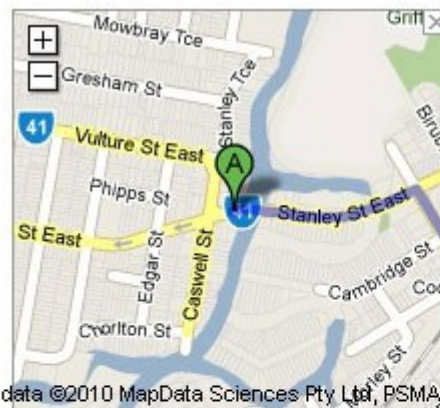

# Directions to New BD4U Showroom at: 147 Old Cleveland Rd CAPALABA QLD 4157

NOTE: The below directions are from our previous Caswell St,  
EAST BRISBANE address, total distance under 18km.

**Travel time between: 16min. ~ 22min.**

 1038 Stanley St E, East Brisbane QLD 4169

Map data ©2010 MapData Sciences Pty Ltd, PSMA

1. Head **east** on **Stanley St East** towards **Cavendish Rd**  
About 1 min go 400 m  
total 400 m
-  2. Take the 1st **right** on to **Cavendish Rd**  
About 1 min go 300 m  
total 700 m
-  3. Take the 3rd **left** on to **Jellicoe St**  
go 240 m  
total 1.0 km
-  4. Take the 2nd **right** on to **French St**  
About 2 mins go 500 m  
total 1.5 km
-  5. Turn **left** at **Old Cleveland Rd**  
About 19 mins go 10.9 km  
total 12.3 km
-  6. Slight **right** at **Moreton Bay Rd**  
About 8 mins go 4.5 km  
total 16.9 km

7. Slight **left** to stay on **Moreton Bay Rd**

go 53 m  
total 16.9 km

8. Slight **left** at **Old Cleveland Rd**  
Destination will be on the left  
About 1 min

go 500 m  
total 17.4 km

**B** 147 Old Cleveland Rd, Capalaba QLD 4157

Map data ©2010 MapData Sciences Pty Ltd, PSMA