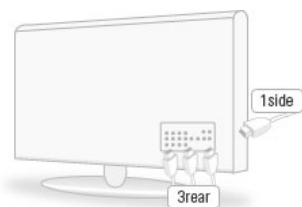

100Hz Motion Plus

100Hz Motion Plus technology doesn't simply repeat images to make extra frames, it intelligently estimates the action then creates and inserts an extra frame between frames to create a much more comfortable viewing experience. Through the insertion of this bridge frame, images appear seamless and the motion judder and image blurring that can occur when watching movies and sports is eliminated.

DLNA certified

Enjoy multimedia that is stored on your PC, direct on your TV without the need for any cable connection. Now you can stream movies, music & pictures stored on your PC wirelessly.

Internet@TV

New experience of internet content on your TV Widget technology: Capable of adding / deleting service easily. Various kinds of services available: News, stock info, weather and YouTube videos. Easy-to-use navigation: Bottom menu Side-bar Full screen mode.

USB 2.0 movie

Share your video files, photos and music instantly with USB 2.0 Movie connection. Just plug it in the USB port, and enjoy! USB 2.0 Movie provides simple and easy digital life.

4 HDMI

Three High Definition Multimedia Interface™ (HDMI) connections make your TV a multimedia centrepiece. Connect