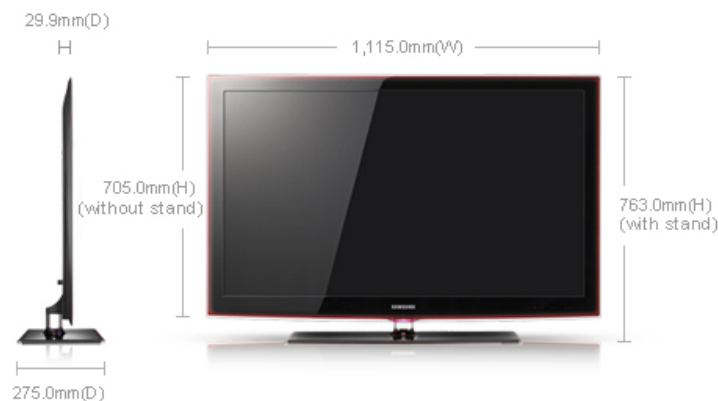

Spec

Video	Screen Size	46"
	Resolution	1,920 x 1,080
	Dynamic Contrast Ratio	3,000,000:1
	Backlight	Edge LED
	1080 24p Real Movie	Yes
	Picture Engine	SAMSUNG LED Engine
	Wide Colour Enhancer	WCE Pro
	100/200Hz Motion Plus	Yes (100Hz)
Audio	Speaker Type	Down Firing
	Sound Effect System	SRS Trusurround HD & Dolby Digital Plus
	Woofer	Yes
	Sound Output (RMS)	10W x 2
Feature	Sleep timer	Yes
	Still picture	No
	Auto Channel Search	Yes
	Auto Power Off	Yes
	Anynet+ (HDMI-CEC)	Yes
	Game mode	Yes
	Caption	Yes
	Teletext (TTXT)	1,000P
	Picture-in-Picture	No
	Clock & on/off timer	Yes
	OSD language	English
	EPG	Yes
	Internet@TV	No
	InfoLink	No
	DLNA Certified	No
	Content Library (Flash)	No
	USB2.0	Yes (USB2.0)
	BD Wise	Yes
	Wireless LAN Adaptor Support	No
	Smart Content Manager	No
	Remote Controller Type	IR Remote Control
	User Interface	Single
Auto Volume Leveler	Yes