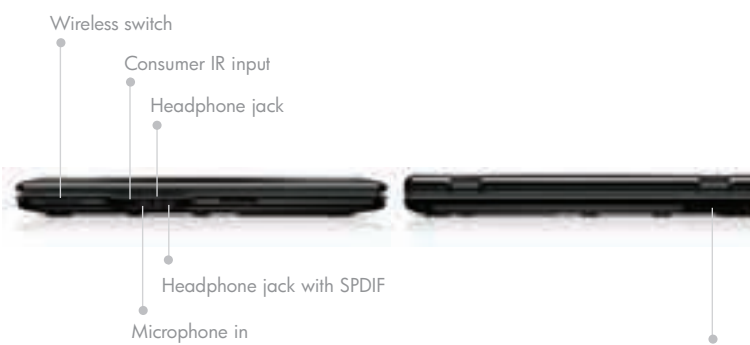

HP Pavilion dv9200 series Entertainment Notebook

HP recommends Windows Vista™ Home Premium