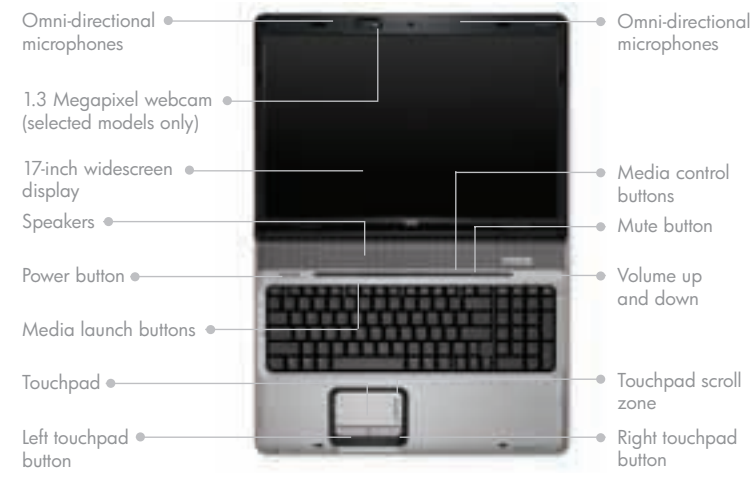

HP Pavilion dv9200 series Entertainment Notebook

HP recommends Windows Vista™ Home Premium