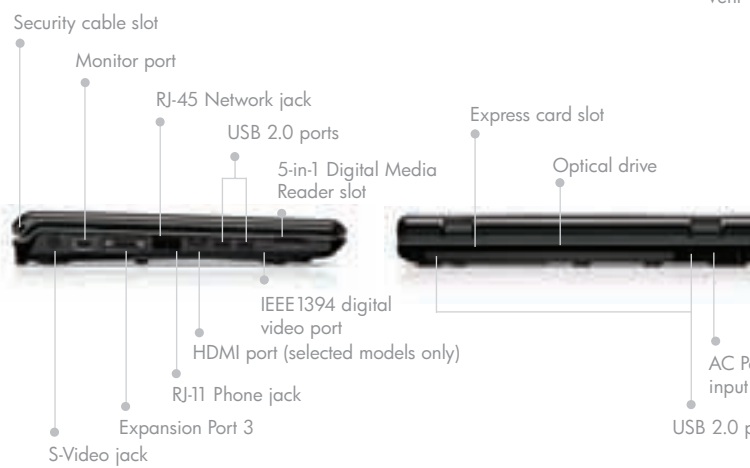

HP Pavilion dv9200 series Entertainment Notebook

HP recommends Windows Vista™ Home Premium