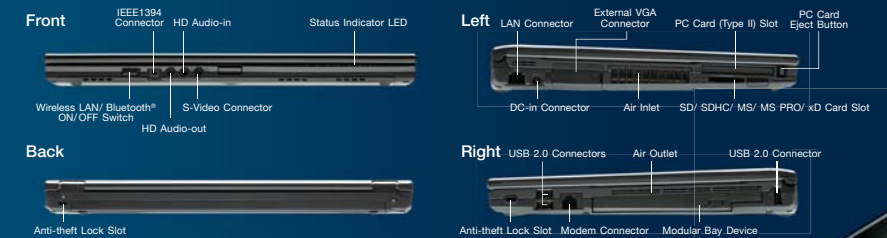

A slimmer edge for a wider view

The LifeBook S6520 is renowned for its innovative SlimEdge Design that gives you a screen so wide, it's almost borderless. What's more, the S6520 is packed with more power than you can handle thanks to the latest Intel® Centrino® 2 processor technology. You will also appreciate the SuperFine LCD Display and exceptional expandability with the hot swappable bay.

+12.5%

SlimEdge Design

1.7kg

Wider features

Fujitsu recommends Windows Vista® Business.

Instant Converged Communication
The built-in 1.3 Mega Pixel camera and dual built-in stereo microphones help you stay in touch instantly. Business associates and friends are now just a click away.

Advanced Security
A suite of advanced high security features in the LifeBook S6520 keep your confidential data safe and secure. The Fujitsu 3D Shock Sensor, BIOS Lock, Hard Disk Lock and Fingerprint Sensor provides the ultimate in personal security.

Long Battery Life
Frequent travelers will love the ECO button, a unique power-saving feature. Battery life is greatly extended based on the efficient power consumption.