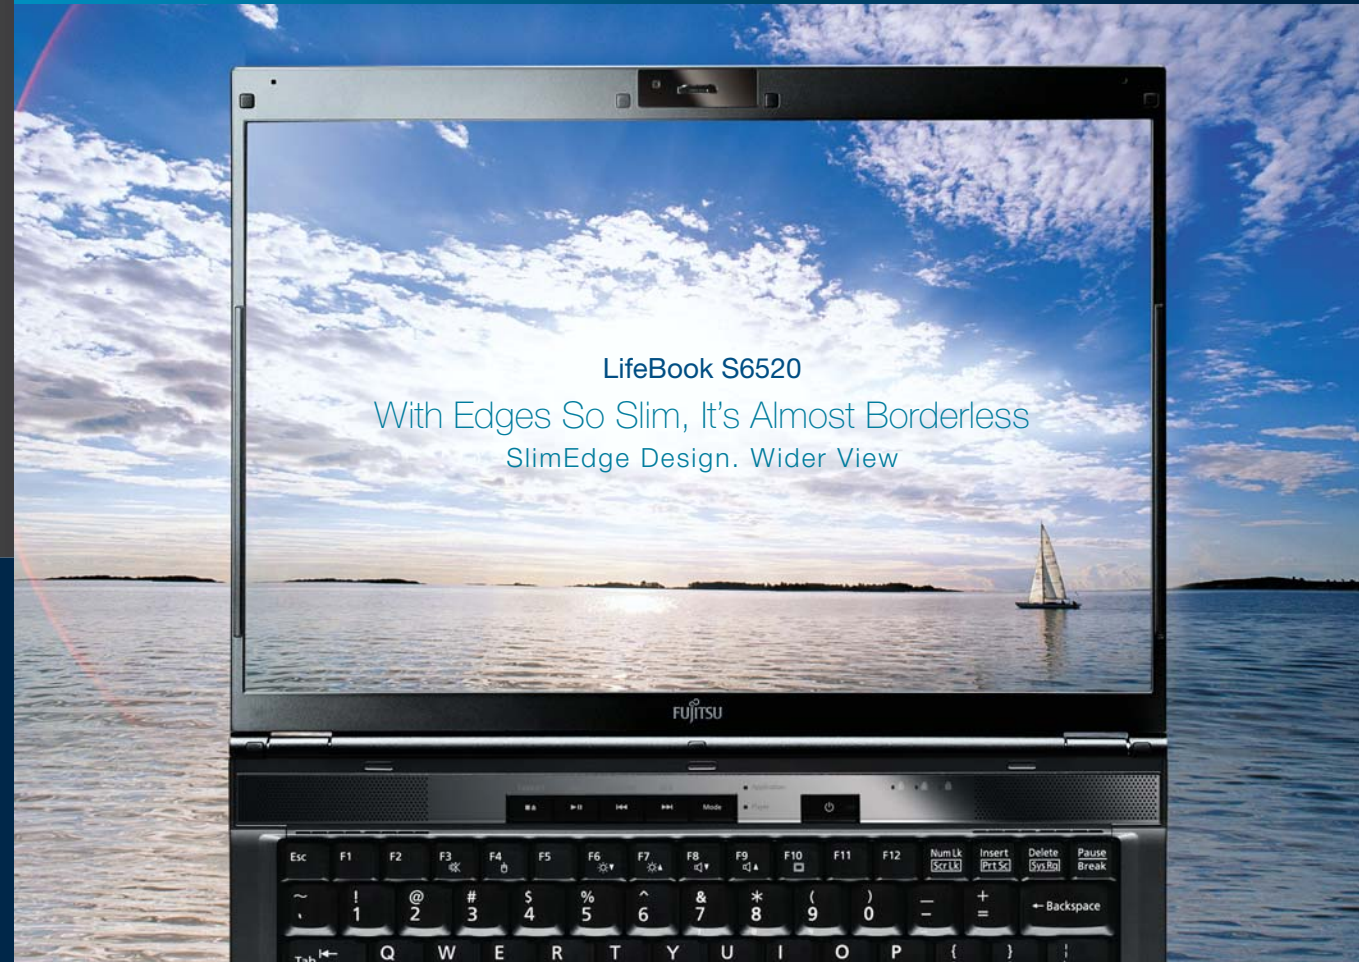

LIFEBOOK | Built-In Confidence

madeinjapan