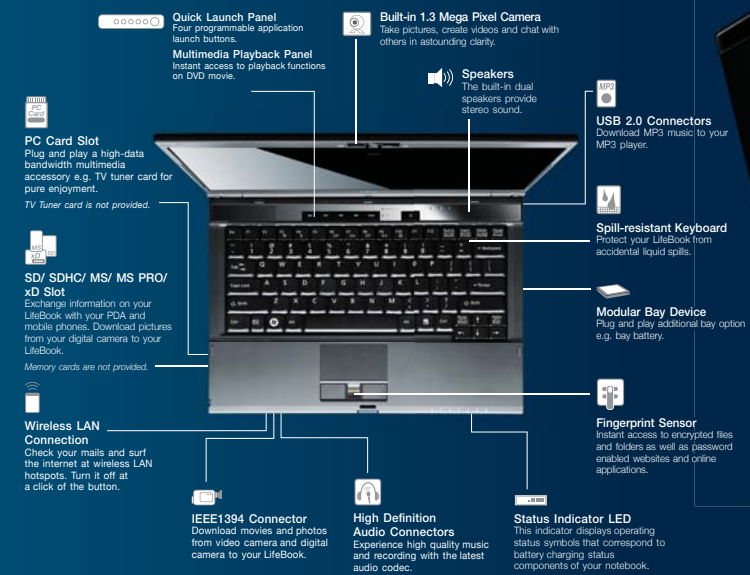

A slimmer edge for a wider view

The LifeBook S6520 is renowned for its innovative SlimEdge Design that gives you a screen so wide, it's almost borderless. What's more, the S6520 is packed with more power than you can handle thanks to the latest Intel® Centrino® 2 processor technology. You will also appreciate the SuperFine LCD Display and exceptional expandability with the hot swappable bay.

+12.5%

SlimEdge Design

1.7kg

Wider features

Fujitsu recommends Windows Vista® Business.

Instant Converged Communication
The built-in 1.3 Mega Pixel camera and dual built-in stereo microphones help you stay in touch instantly. Business associates and friends are now just a click away.

Advanced Security
A suite of advanced high security features in the LifeBook S6520 keep your confidential data safe and secure. The Fujitsu 3D Shock Sensor, BIOS Lock, Hard Disk Lock and Fingerprint Sensor provides the ultimate in personal security.

Long Battery Life
Frequent travelers will love the ECO button, a unique power-saving feature. Battery life is greatly extended based on the efficient power consumption.