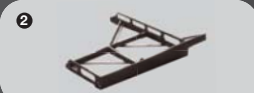

Weight Saver
Reduces the weight of your LifeBook whenever the optical drive is not required.