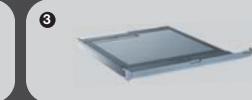

Modular Bay Battery
Searching for power sources when you're outdoors can be a hassle. Extend the operating hours of your LifeBook with a modular battery pack.