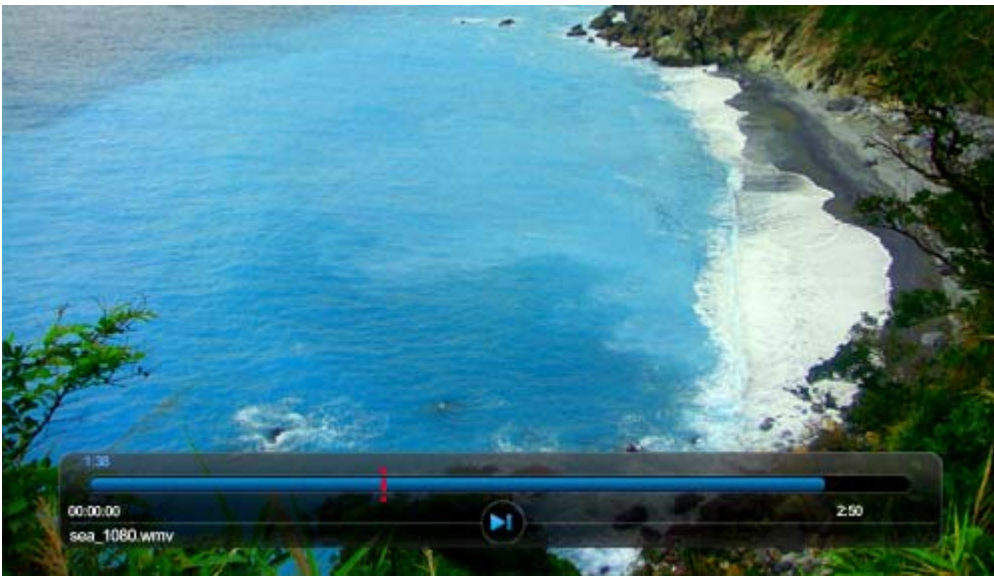

Show Photos on TV

You can pull hundreds of photos from various sources and create your own photo slideshows for your enjoyment on your TV

Play Crystal Music