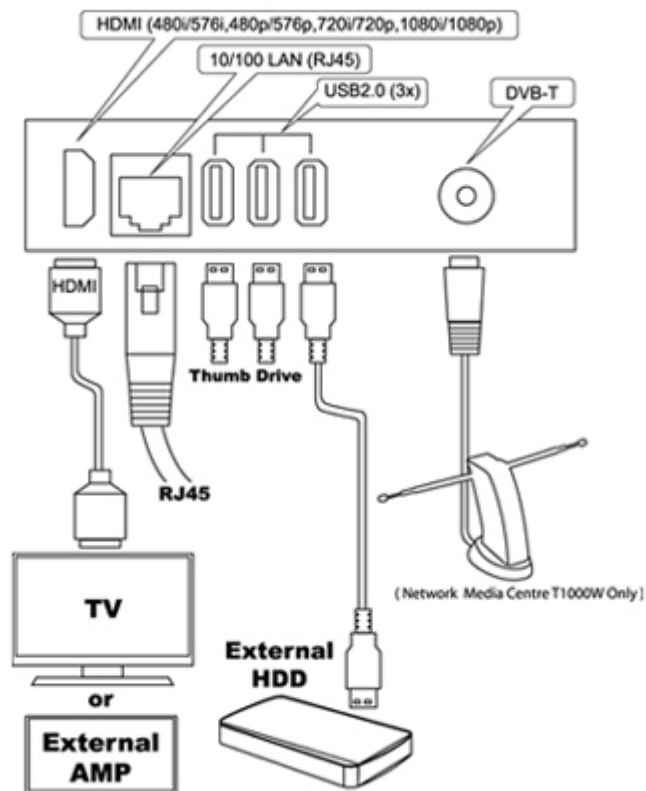

Specifications

Specifications	
TV System	DVB-T
Video Container	AVI, MPG, ISO*, VOB*, IFO*, MOV(h.264), TS, ASF, MKV
Video CODEC	MPEG 1 / 2 / 4, WMV9(MP@HL), h.264(HP@4.0), AVCHD, VC-1(MP@HL)
Audio Formats	MP3, WMA, PCM, WAV
Image Formats	JPG
Subtitle	SRT, TXT, SMI*, SUB*, SSA*
Resolution	Up to 1920 x 1080p
File System	FAT32 and EXT3 (Read/Record), NTFS (Read only)
Video Output	HDMI 1.3a Component Composite S-Video
Audio Output	HDMI 1.3a (share with video) Digital Bitstream output: S/PDIF, Toslink Audio Out
HDD	3.5" SATA up to 1TB (not included)
Connectors	<p>TV Connector</p> <ul style="list-style-type: none"> o DVB-T signal input <p>Video Connectors</p> <ul style="list-style-type: none"> o HDMI out o Component (Y, Pb, Pr) out o S-Video out o Composite Video out <p>Audio Connectors</p> <ul style="list-style-type: none"> o Audio-FL out o Audio-FR out o HDMI (shared with video) o Co-axial Audio out o Toslink Audio out <p>USB Port Connectors</p> <ul style="list-style-type: none"> o USB Female x 3 <p>LAN Connectors</p> <ul style="list-style-type: none"> o Ethernet 10/100M port o WLAN antenna connector (SMA) <p>Power Connector</p> <ul style="list-style-type: none"> o DC in
Dimension	270 (H) x 180 (W) x 180 (D) mm

*Through future firmware updates.

Cable Connection

Back panel:

Note: The 1st USB port on the right hand side had been optimized for the connection with large size 2.5" HDD, namely 100GB and above.

Base unit: